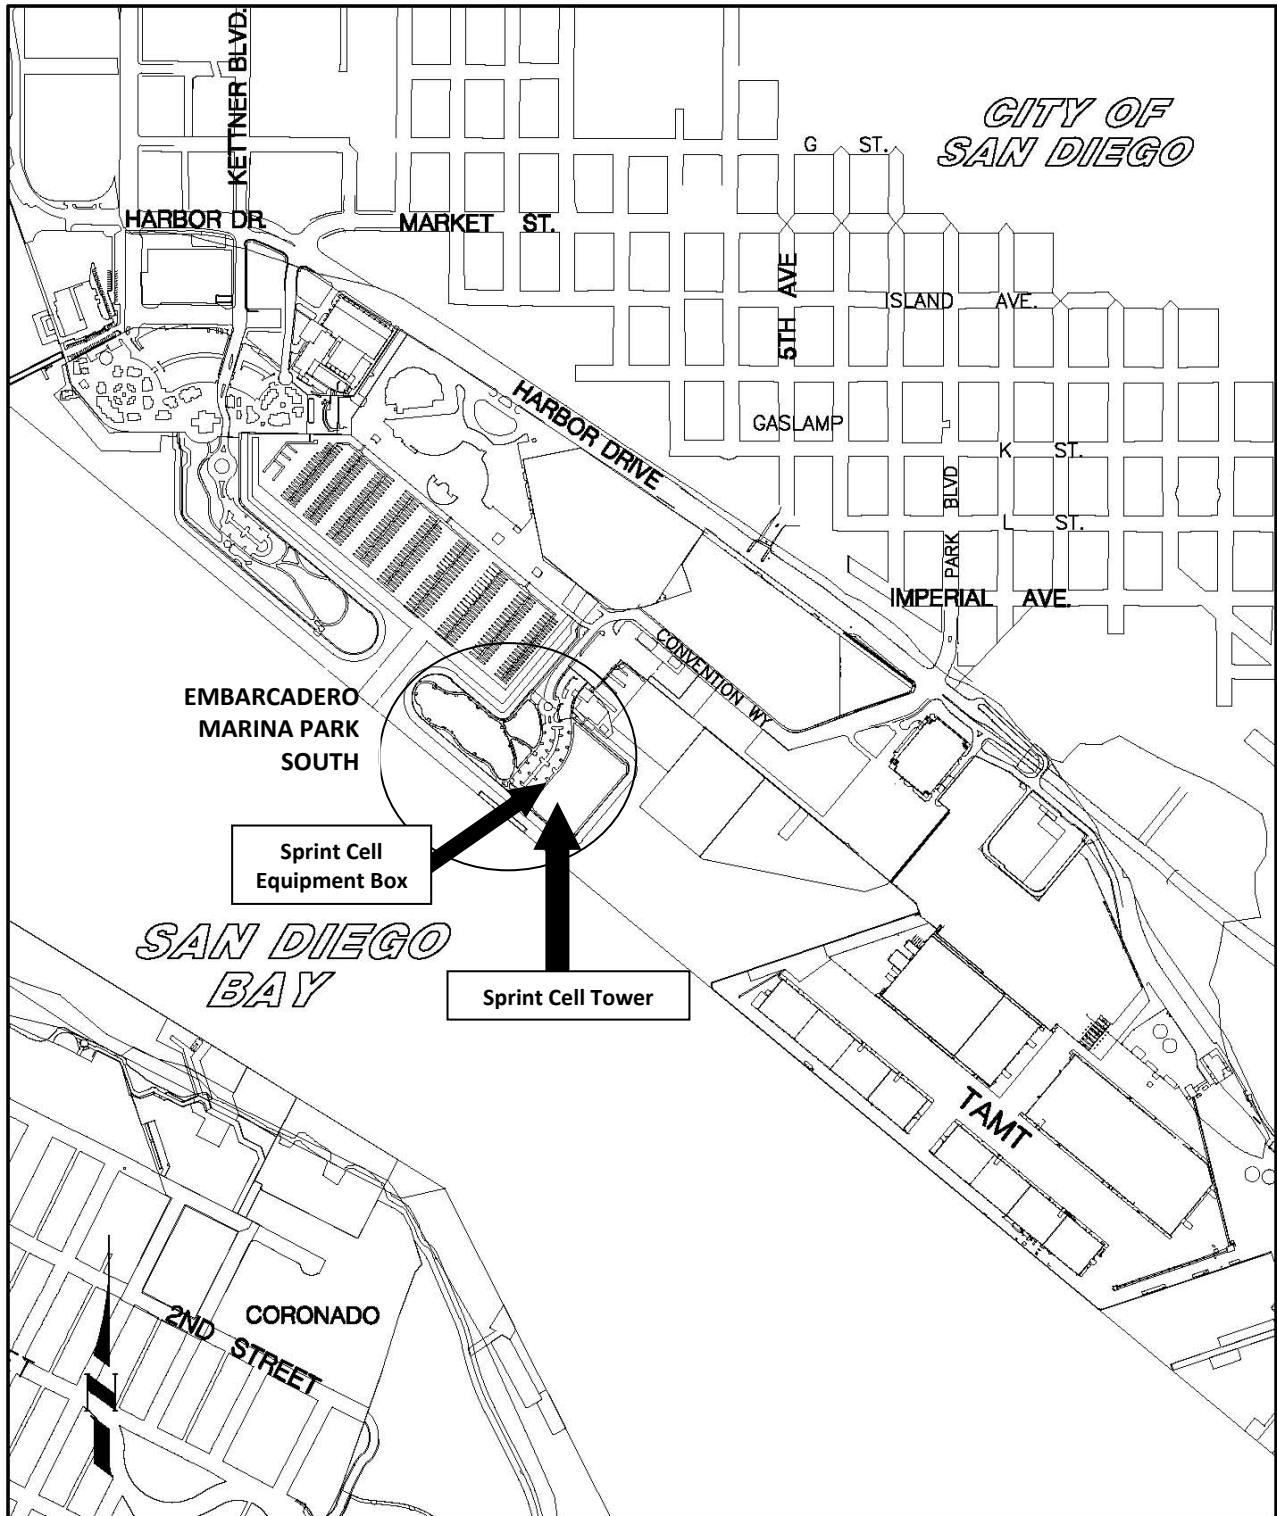

Attachment A to Agenda File No. 2022-0072

Location Map

EMBARCADERO MARINA PARK SOUTH

SAN DIEGO UNIFIED PORT DISTRICT