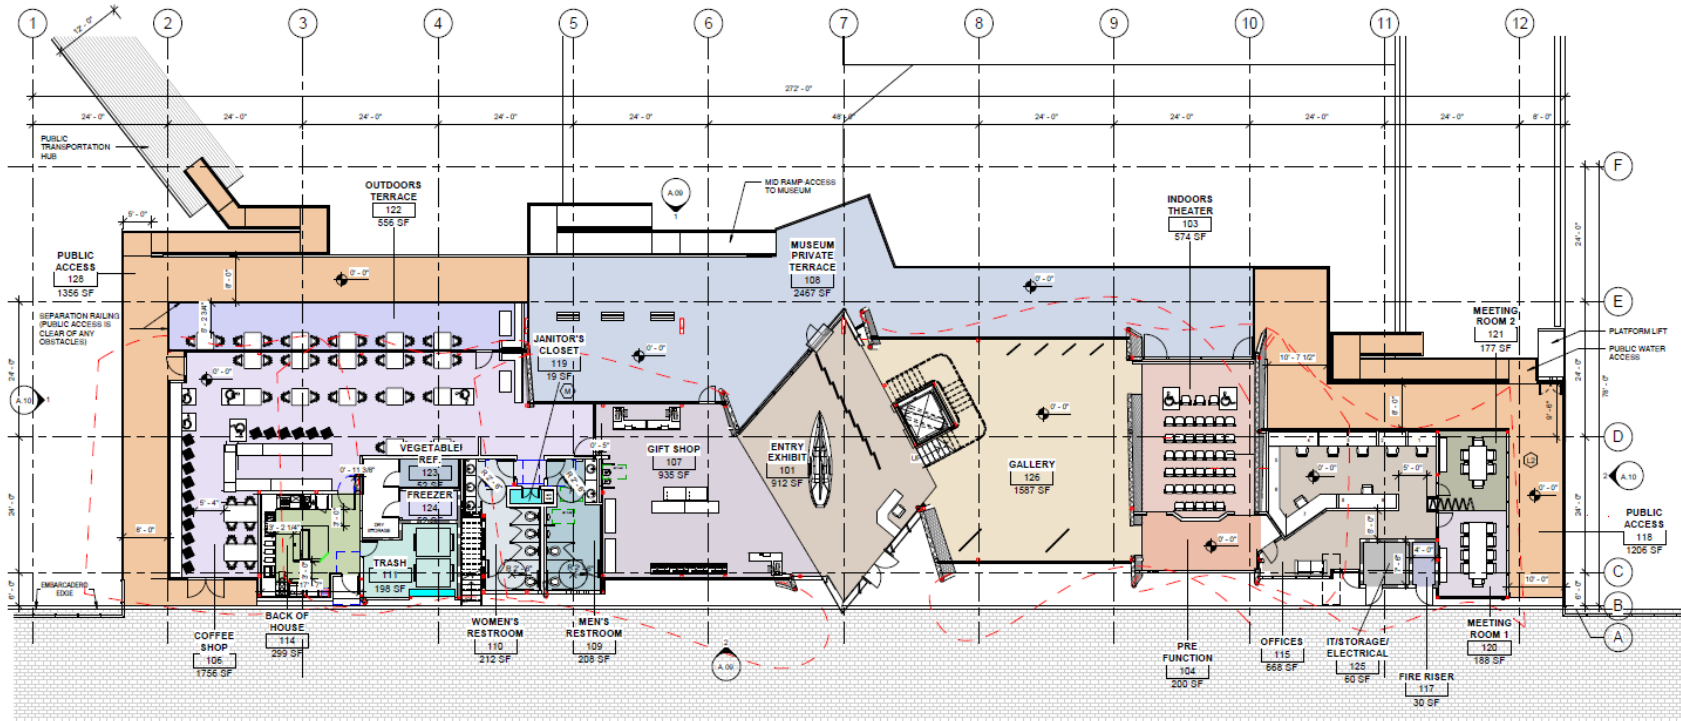

Maritime Museum of San Diego Redevelopment Project Renderings

East Elevation

West Elevation

South Elevation

North Elevation

Northeast Rendering

Southeast Rendering

Ash Street View Rendering

First Level Floor Plan

ROOM LEGEND

BACK OF HOUSE 299 SF	FIRE RISER 30 SF	GIFT SHOP 935 SF	JANITOR'S CLOSET 19 SF	MEN'S RESTROOM 208 SF	OUTDOORS TERRACE 556 SF	TRASH 198 SF
COFFEE SHOP 1756 SF	FREEZER 52 SF	INDOORS THEATER 574 SF	MEETING ROOM 1 188 SF	MUSEUM PRIVATE TERRACE 2467 SF	PRE FUNCTION 200 SF	VEGETABLE REF. 52 SF
ENTRY EXHIBIT 912 SF	GALLERY 1587 SF	IT/STORAGE/ELECTRICAL 60 SF	MEETING ROOM 2 177 SF	OFFICES 668 SF	PUBLIC ACCESS 2,562 SF	WOMEN'S RESTROOM 212 SF

Second Level Floor Plan

ROOM LEGEND

<span style="display:inline-block; width:15px; height:15px; background-color:lightblue; border:1px solid black;"></span> GALLERY 2	891 SF	<span style="display:inline-block; width:15px; height:15px; background-color:purple; border:1px solid black;"></span> MECH. UNITS	707 SF	<span style="display:inline-block; width:15px; height:15px; background-color:teal; border:1px solid black;"></span> SECOND LEVEL MEN'S RESTROOM	106 SF	<span style="display:inline-block; width:15px; height:15px; background-color:lightblue; border:1px solid black;"></span> STORAGE	86 SF
<span style="display:inline-block; width:15px; height:15px; background-color:orange; border:1px solid black;"></span> GALLERY 3	957 SF	<span style="display:inline-block; width:15px; height:15px; background-color:yellow; border:1px solid black;"></span> SAILING GALLERY	374 SF	<span style="display:inline-block; width:15px; height:15px; background-color:purple; border:1px solid black;"></span> SECOND LEVEL WOMEN'S RESTROOM	127 SF	<span style="display:inline-block; width:15px; height:15px; background-color:lightblue; border:1px solid black;"></span> TERRACE 2	954 SF