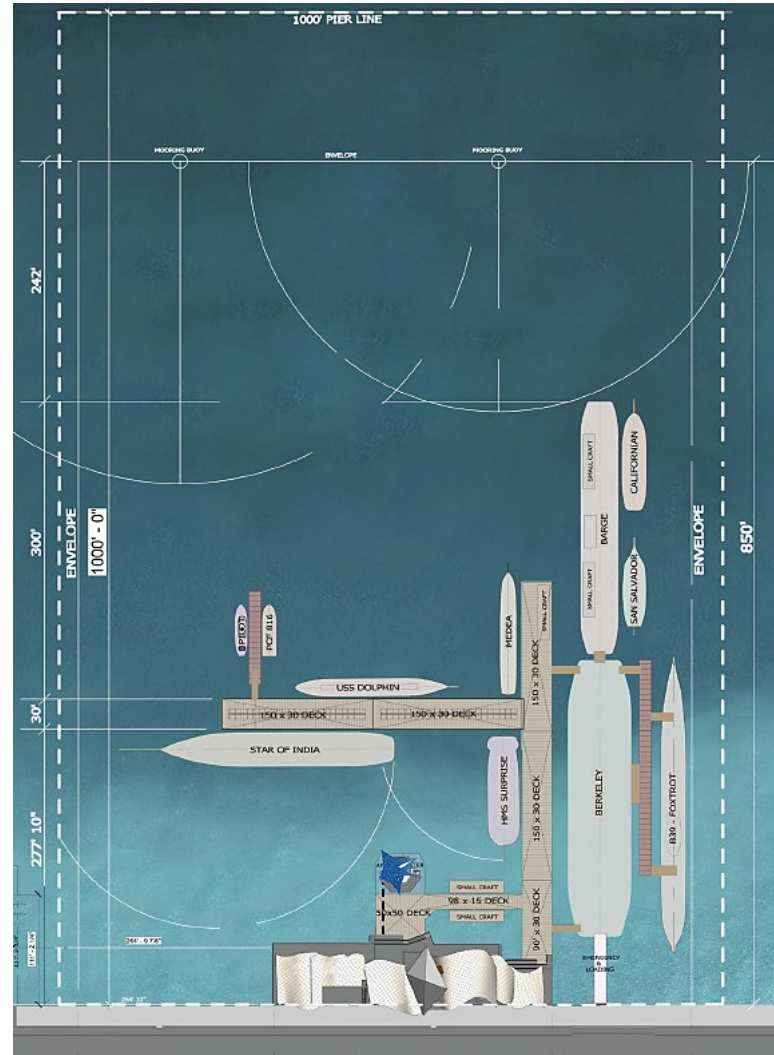

Maritime Museum of San Diego Redevelopment Project Renderings

East Elevation

West Elevation

South Elevation

North Elevation

Northeast Rendering

Southeast Rendering

Ash Street View Rendering

First Level Floor Plan

ROOM LEGEND

BACK OF HOUSE 299 SF	FIRE RISER 30 SF	GIFT SHOP 935 SF	JANITOR'S CLOSET 19 SF	MEN'S RESTROOM 208 SF	OUTDOORS TERRACE 556 SF	TRASH 198 SF
COFFEE SHOP 1756 SF	FREEZER 52 SF	INDOORS THEATER 574 SF	MEETING ROOM 1 188 SF	MUSEUM PRIVATE TERRACE 2467 SF	PRE FUNCTION 200 SF	VEGETABLE REF. 52 SF
ENTRY EXHIBIT 912 SF	GALLERY 1587 SF	IT/STORAGE/ELECTRICAL 60 SF	MEETING ROOM 2 177 SF	OFFICES 668 SF	PUBLIC ACCESS 2,562 SF	WOMEN'S RESTROOM 212 SF

Lobby and Gift Shop Rendering

Gallery Rendering

Educational Theater Rendering

Educational Theater Rendering

Current Vessel Mooring Configuration

Proposed Vessel Mooring Reconfiguration