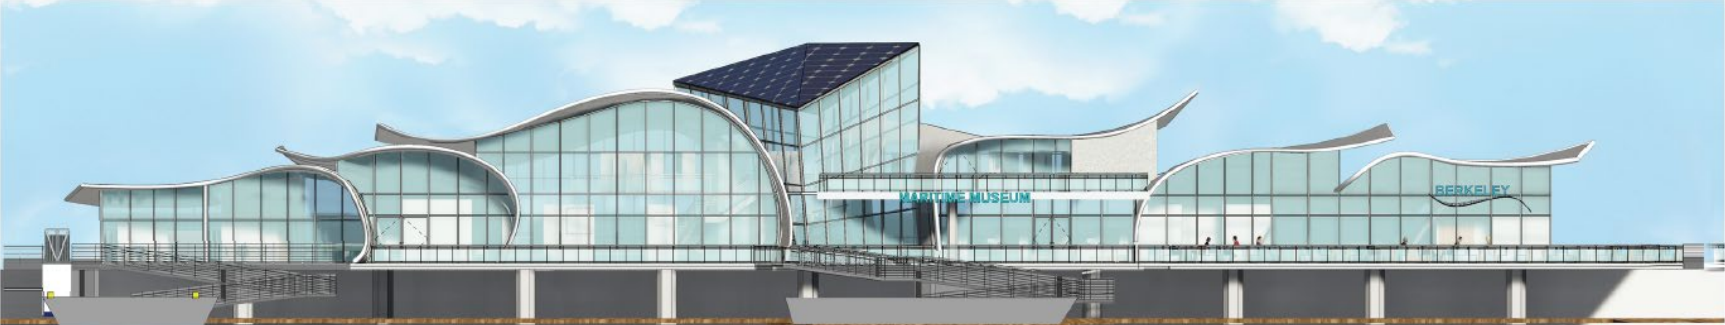

Maritime Museum of San Diego Redevelopment Project Renderings

East Elevation

West Elevation

South Elevation

North Elevation

Northeast Rendering

Southeast Rendering

Ash Street View Rendering

First Level Floor Plan

ROOM LEGEND

BACK OF HOUSE 299 SF	FIRE RISER 30 SF	GIFT SHOP 935 SF	JANITOR'S CLOSET 19 SF	MEN'S RESTROOM 208 SF	OUTDOORS TERRACE 556 SF	TRASH 198 SF
COFFEE SHOP 1756 SF	FREEZER 52 SF	INDOORS THEATER 574 SF	MEETING ROOM 1 188 SF	MUSEUM PRIVATE TERRACE 2467 SF	PRE FUNCTION 200 SF	VEGETABLE REF. 52 SF
ENTRY EXHIBIT 912 SF	GALLERY 1587 SF	IT/STORAGE/ELECTRICAL 60 SF	MEETING ROOM 2 177 SF	OFFICES 668 SF	PUBLIC ACCESS 2,562 SF	WOMEN'S RESTROOM 212 SF

Lobby and Gift Shop Rendering

Gallery Rendering

Educational Theater Rendering

Educational Theater Rendering

Current Vessel Mooring Configuration

Proposed Vessel Mooring Reconfiguration