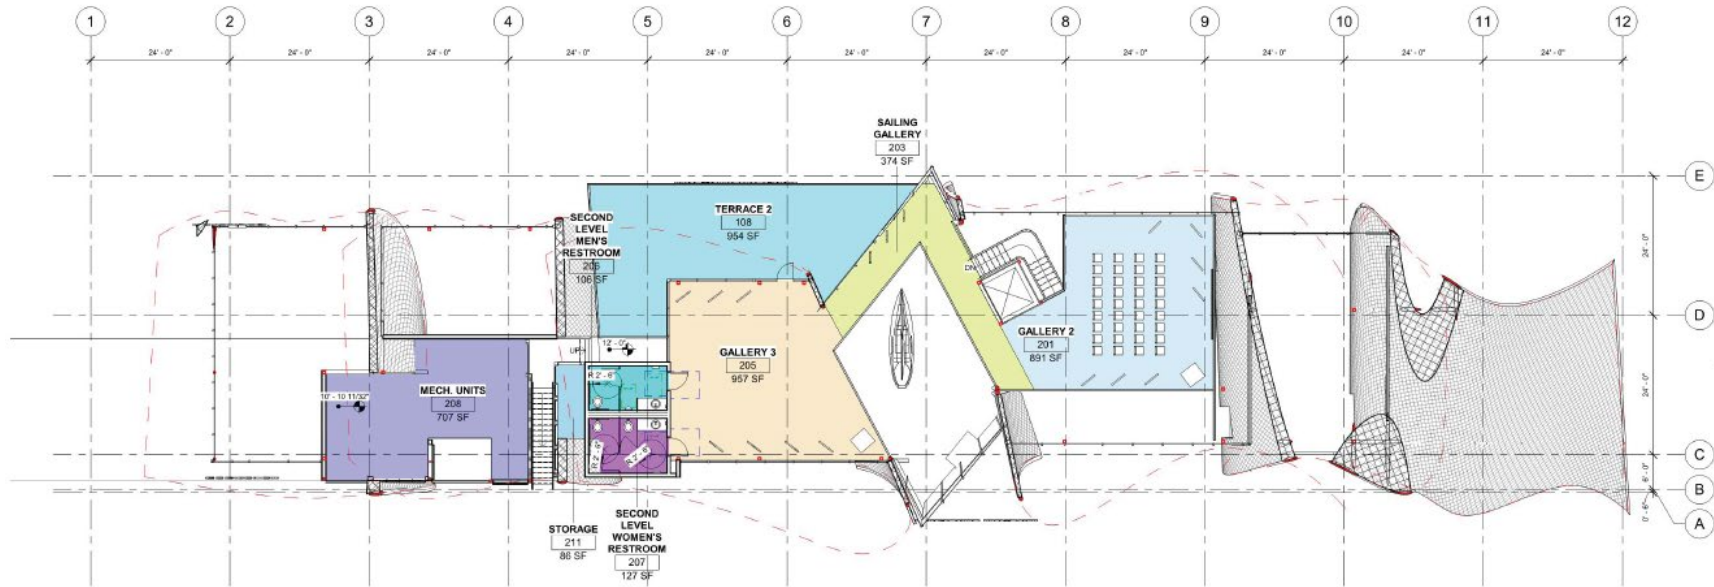

Maritime Museum of San Diego Redevelopment Project Renderings

East Elevation

West Elevation

South Elevation

North Elevation

Northeast Rendering

Southeast Rendering

Ash Street View Rendering

First Level Floor Plan

ROOM LEGEND

BACK OF HOUSE 299 SF	FIRE RISER 30 SF	GIFT SHOP 935 SF	JANITOR'S CLOSET 19 SF	MEN'S RESTROOM 208 SF	OUTDOORS TERRACE 556 SF	TRASH 198 SF
COFFEE SHOP 1756 SF	FREEZER 52 SF	INDOORS THEATER 574 SF	MEETING ROOM 1 188 SF	MUSEUM PRIVATE TERRACE 2467 SF	PRE FUNCTION 200 SF	VEGETABLE REF. 52 SF
ENTRY EXHIBIT 912 SF	GALLERY 1587 SF	IT/STORAGE/ELECTRICAL 60 SF	MEETING ROOM 2 177 SF	OFFICES 668 SF	PUBLIC ACCESS 2,562 SF	WOMEN'S RESTROOM 212 SF

Second Level Floor Plan

ROOM LEGEND

<span style="display:inline-block; width:15px; height:15px; background-color:lightblue; border:1px solid black;"></span> GALLERY 2	891 SF	<span style="display:inline-block; width:15px; height:15px; background-color:purple; border:1px solid black;"></span> MECH. UNITS	707 SF	<span style="display:inline-block; width:15px; height:15px; background-color:teal; border:1px solid black;"></span> SECOND LEVEL MEN'S RESTROOM	106 SF	<span style="display:inline-block; width:15px; height:15px; background-color:lightblue; border:1px solid black;"></span> STORAGE	86 SF
<span style="display:inline-block; width:15px; height:15px; background-color:orange; border:1px solid black;"></span> GALLERY 3	957 SF	<span style="display:inline-block; width:15px; height:15px; background-color:yellow; border:1px solid black;"></span> SAILING GALLERY	374 SF	<span style="display:inline-block; width:15px; height:15px; background-color:purple; border:1px solid black;"></span> SECOND LEVEL WOMEN'S RESTROOM	127 SF	<span style="display:inline-block; width:15px; height:15px; background-color:lightblue; border:1px solid black;"></span> TERRACE 2	954 SF