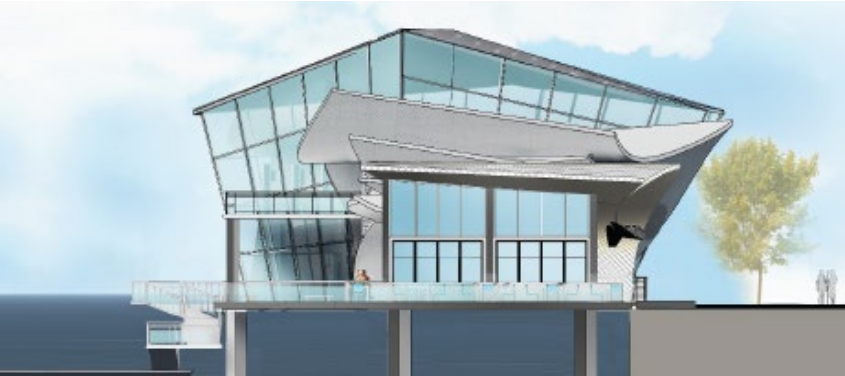

Maritime Museum of San Diego Redevelopment Project Renderings

East Elevation

West Elevation

South Elevation

North Elevation

Northeast Rendering

Southeast Rendering

Ash Street View Rendering

First Level Floor Plan

ROOM LEGEND

BACK OF HOUSE 299 SF	FIRE RISER 30 SF	GIFT SHOP 935 SF	JANITOR'S CLOSET 19 SF	MEN'S RESTROOM 208 SF	OUTDOORS TERRACE 556 SF	TRASH 198 SF
COFFEE SHOP 1756 SF	FREEZER 52 SF	INDOORS THEATER 574 SF	MEETING ROOM 1 188 SF	MUSEUM PRIVATE TERRACE 2467 SF	PRE FUNCTION 200 SF	VEGETABLE REF. 52 SF
ENTRY EXHIBIT 912 SF	GALLERY 1587 SF	IT/STORAGE/ELECTRICAL 60 SF	MEETING ROOM 2 177 SF	OFFICES 668 SF	PUBLIC ACCESS 2,562 SF	WOMEN'S RESTROOM 212 SF

Lobby and Gift Shop Rendering

Gallery Rendering

Educational Theater Rendering

Educational Theater Rendering

Current Vessel Mooring Configuration

Proposed Vessel Mooring Reconfiguration