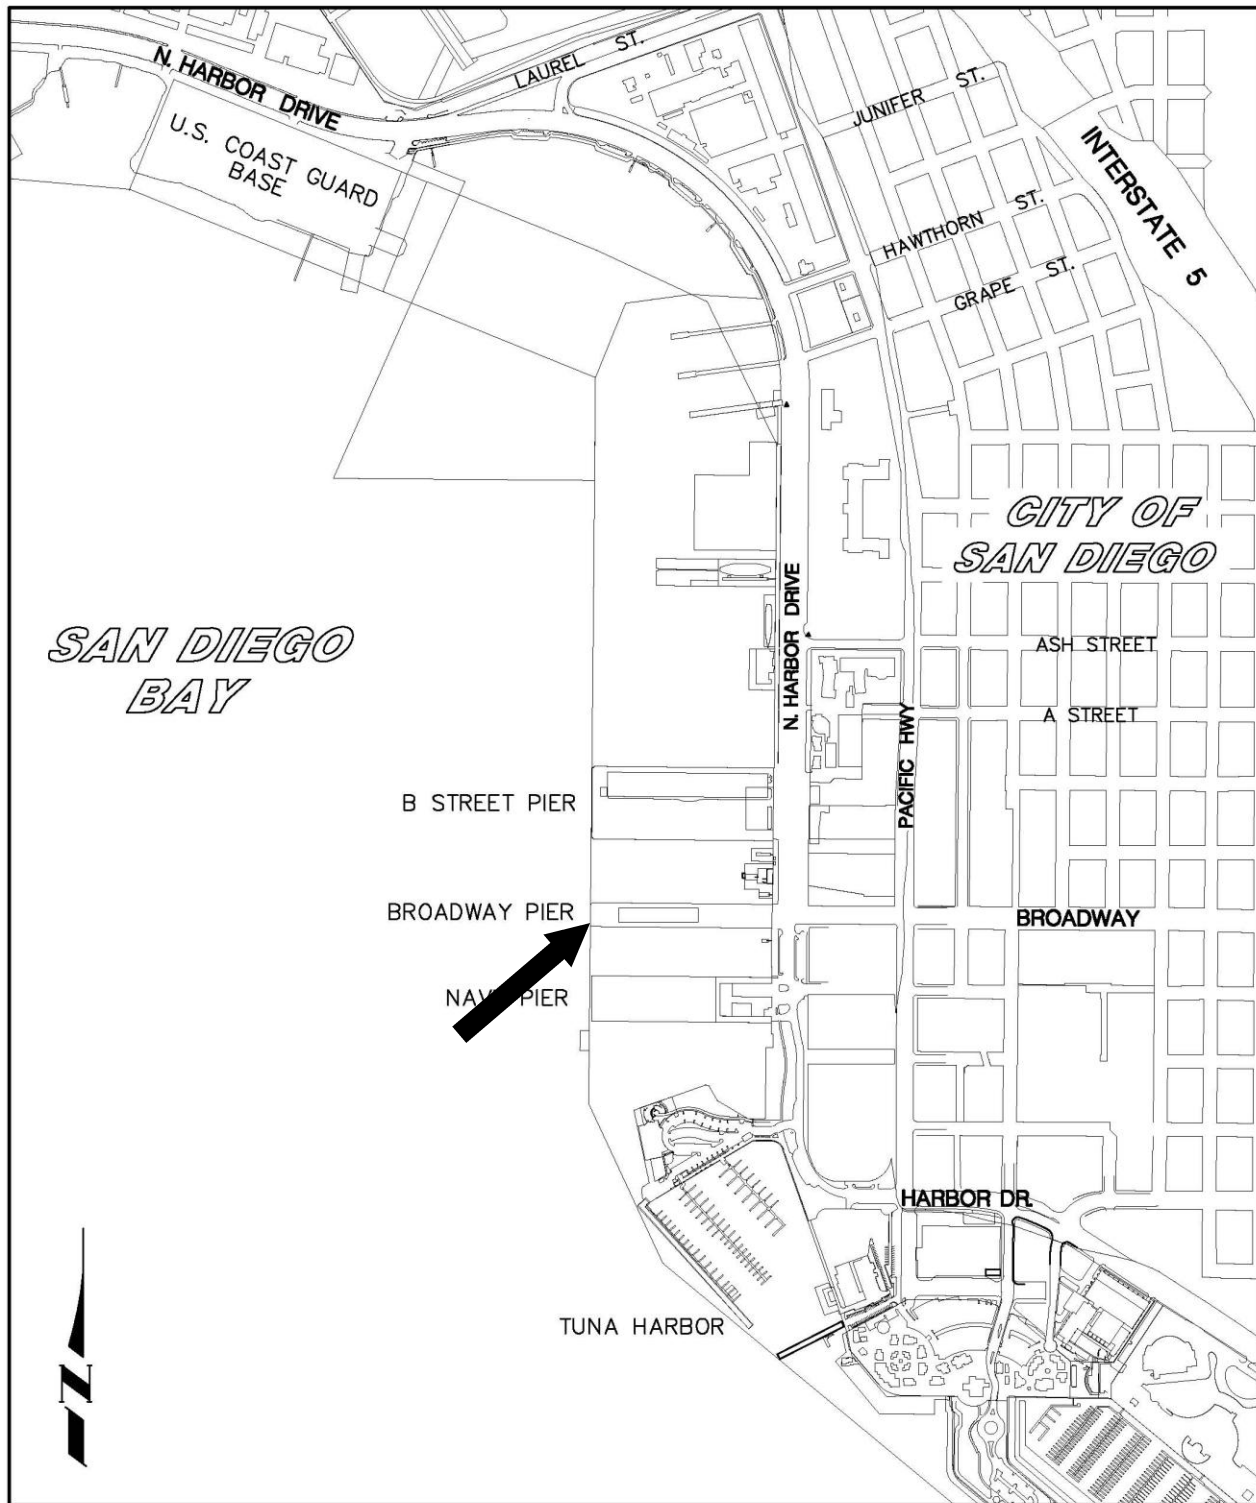

Location Map

CENTRE CITY EMBARCADERO

SAN DIEGO UNIFIED PORT DISTRICT