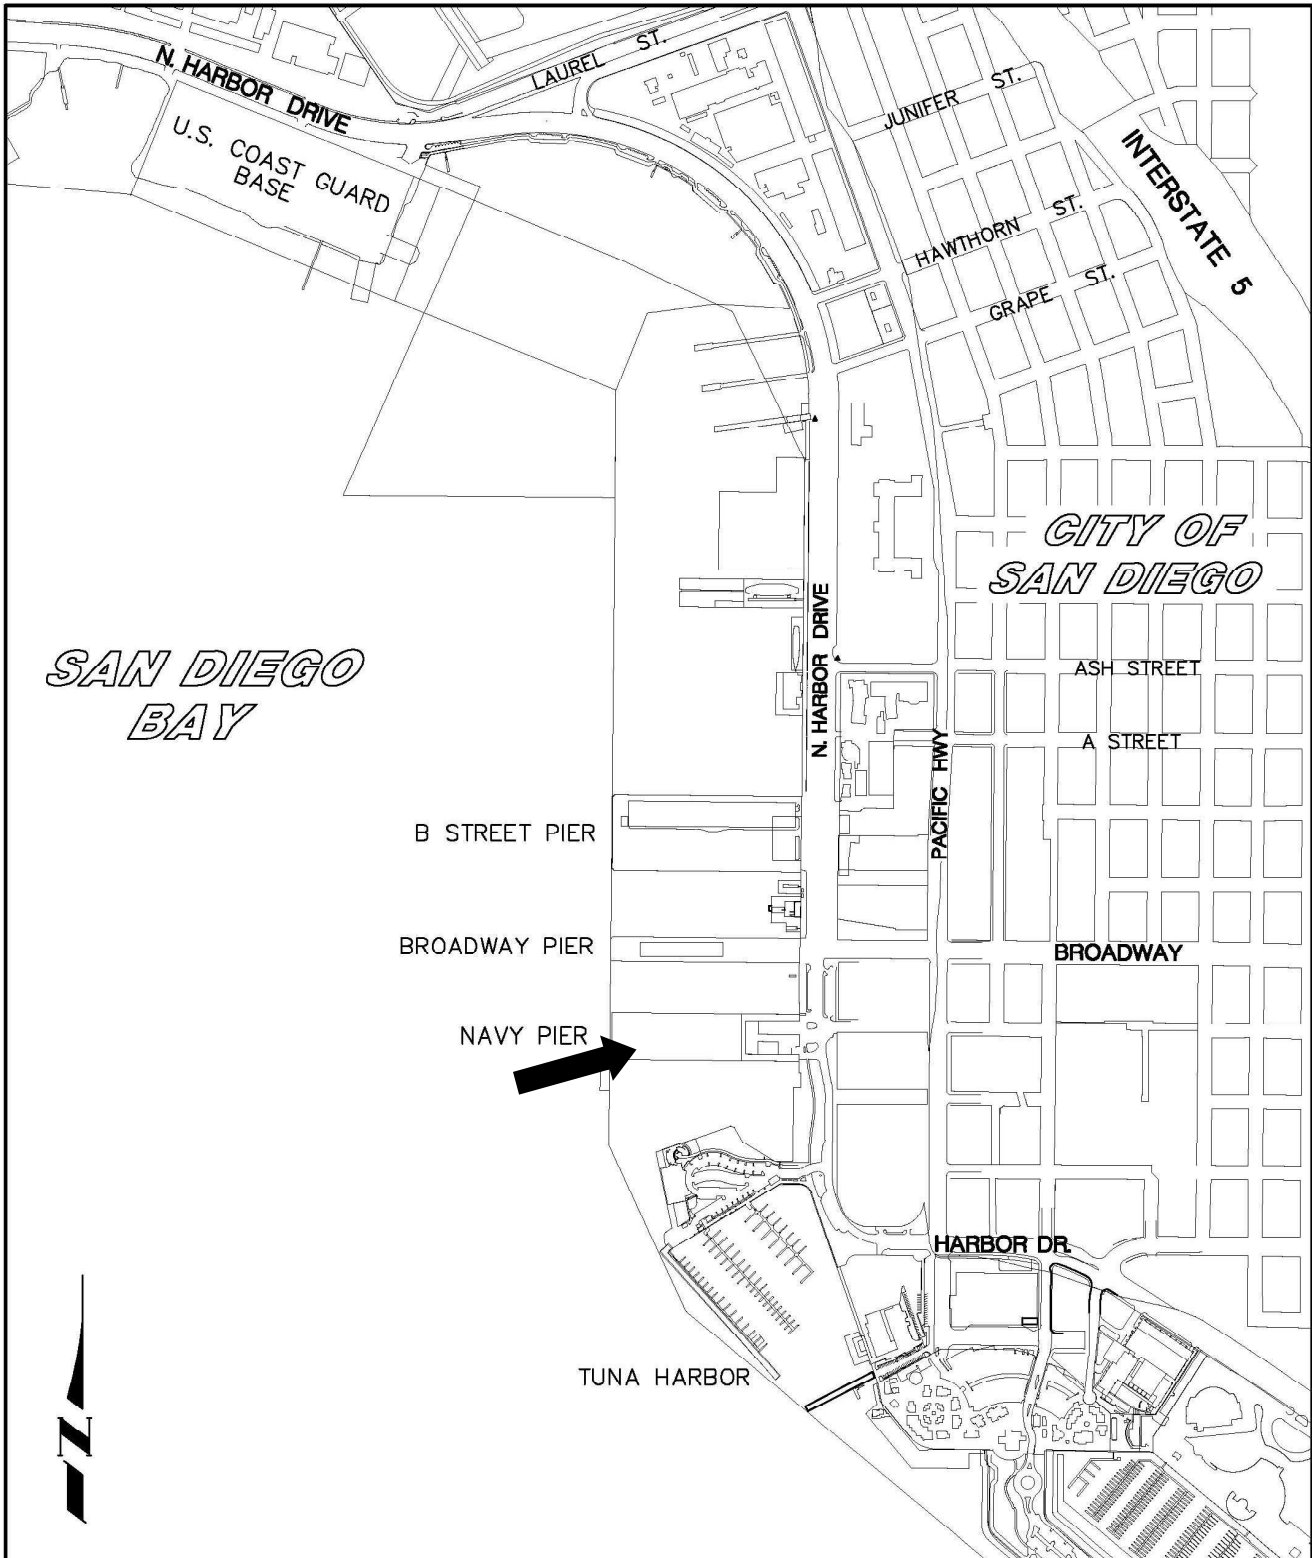

Location Map

CENTRE CITY EMBARCADERO

SAN DIEGO UNIFIED PORT DISTRICT